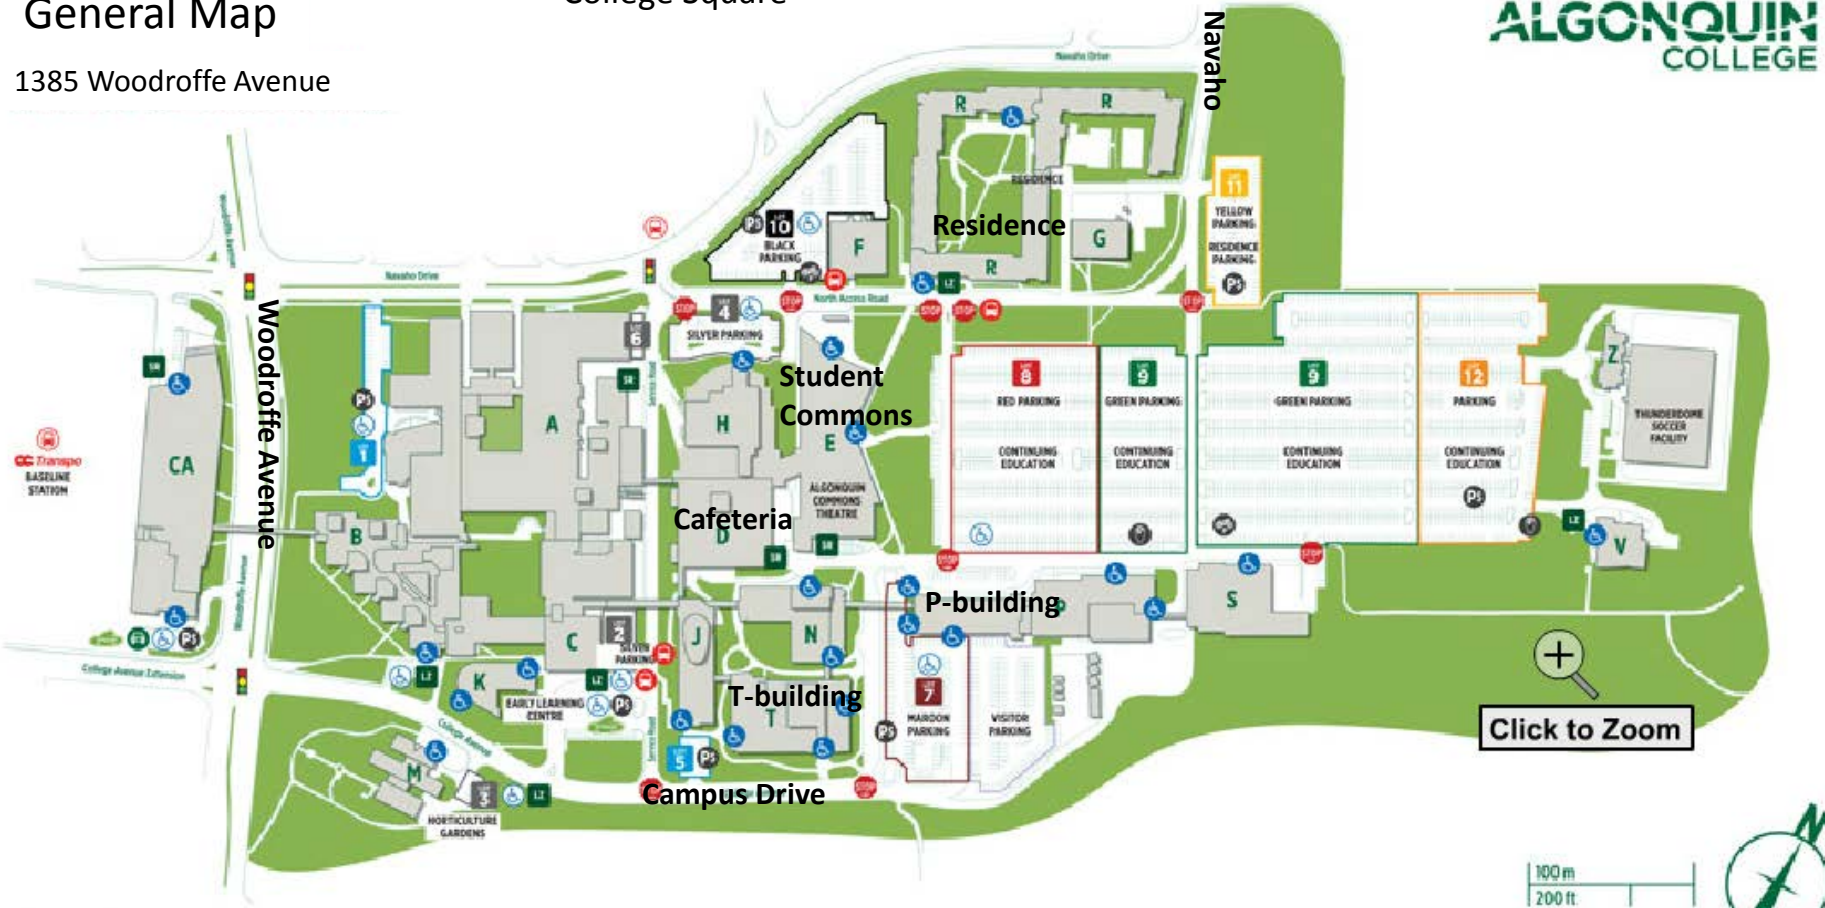

Baseline Road

College Square

# General Map

1385 Woodroffe Avenue

**LEGEND** (For Permit Parking Areas T - 15)

- Accessible Parking
- OC Transpo Terminal
- Stop Sign
- Shipping & Receiving
- Metered Parking